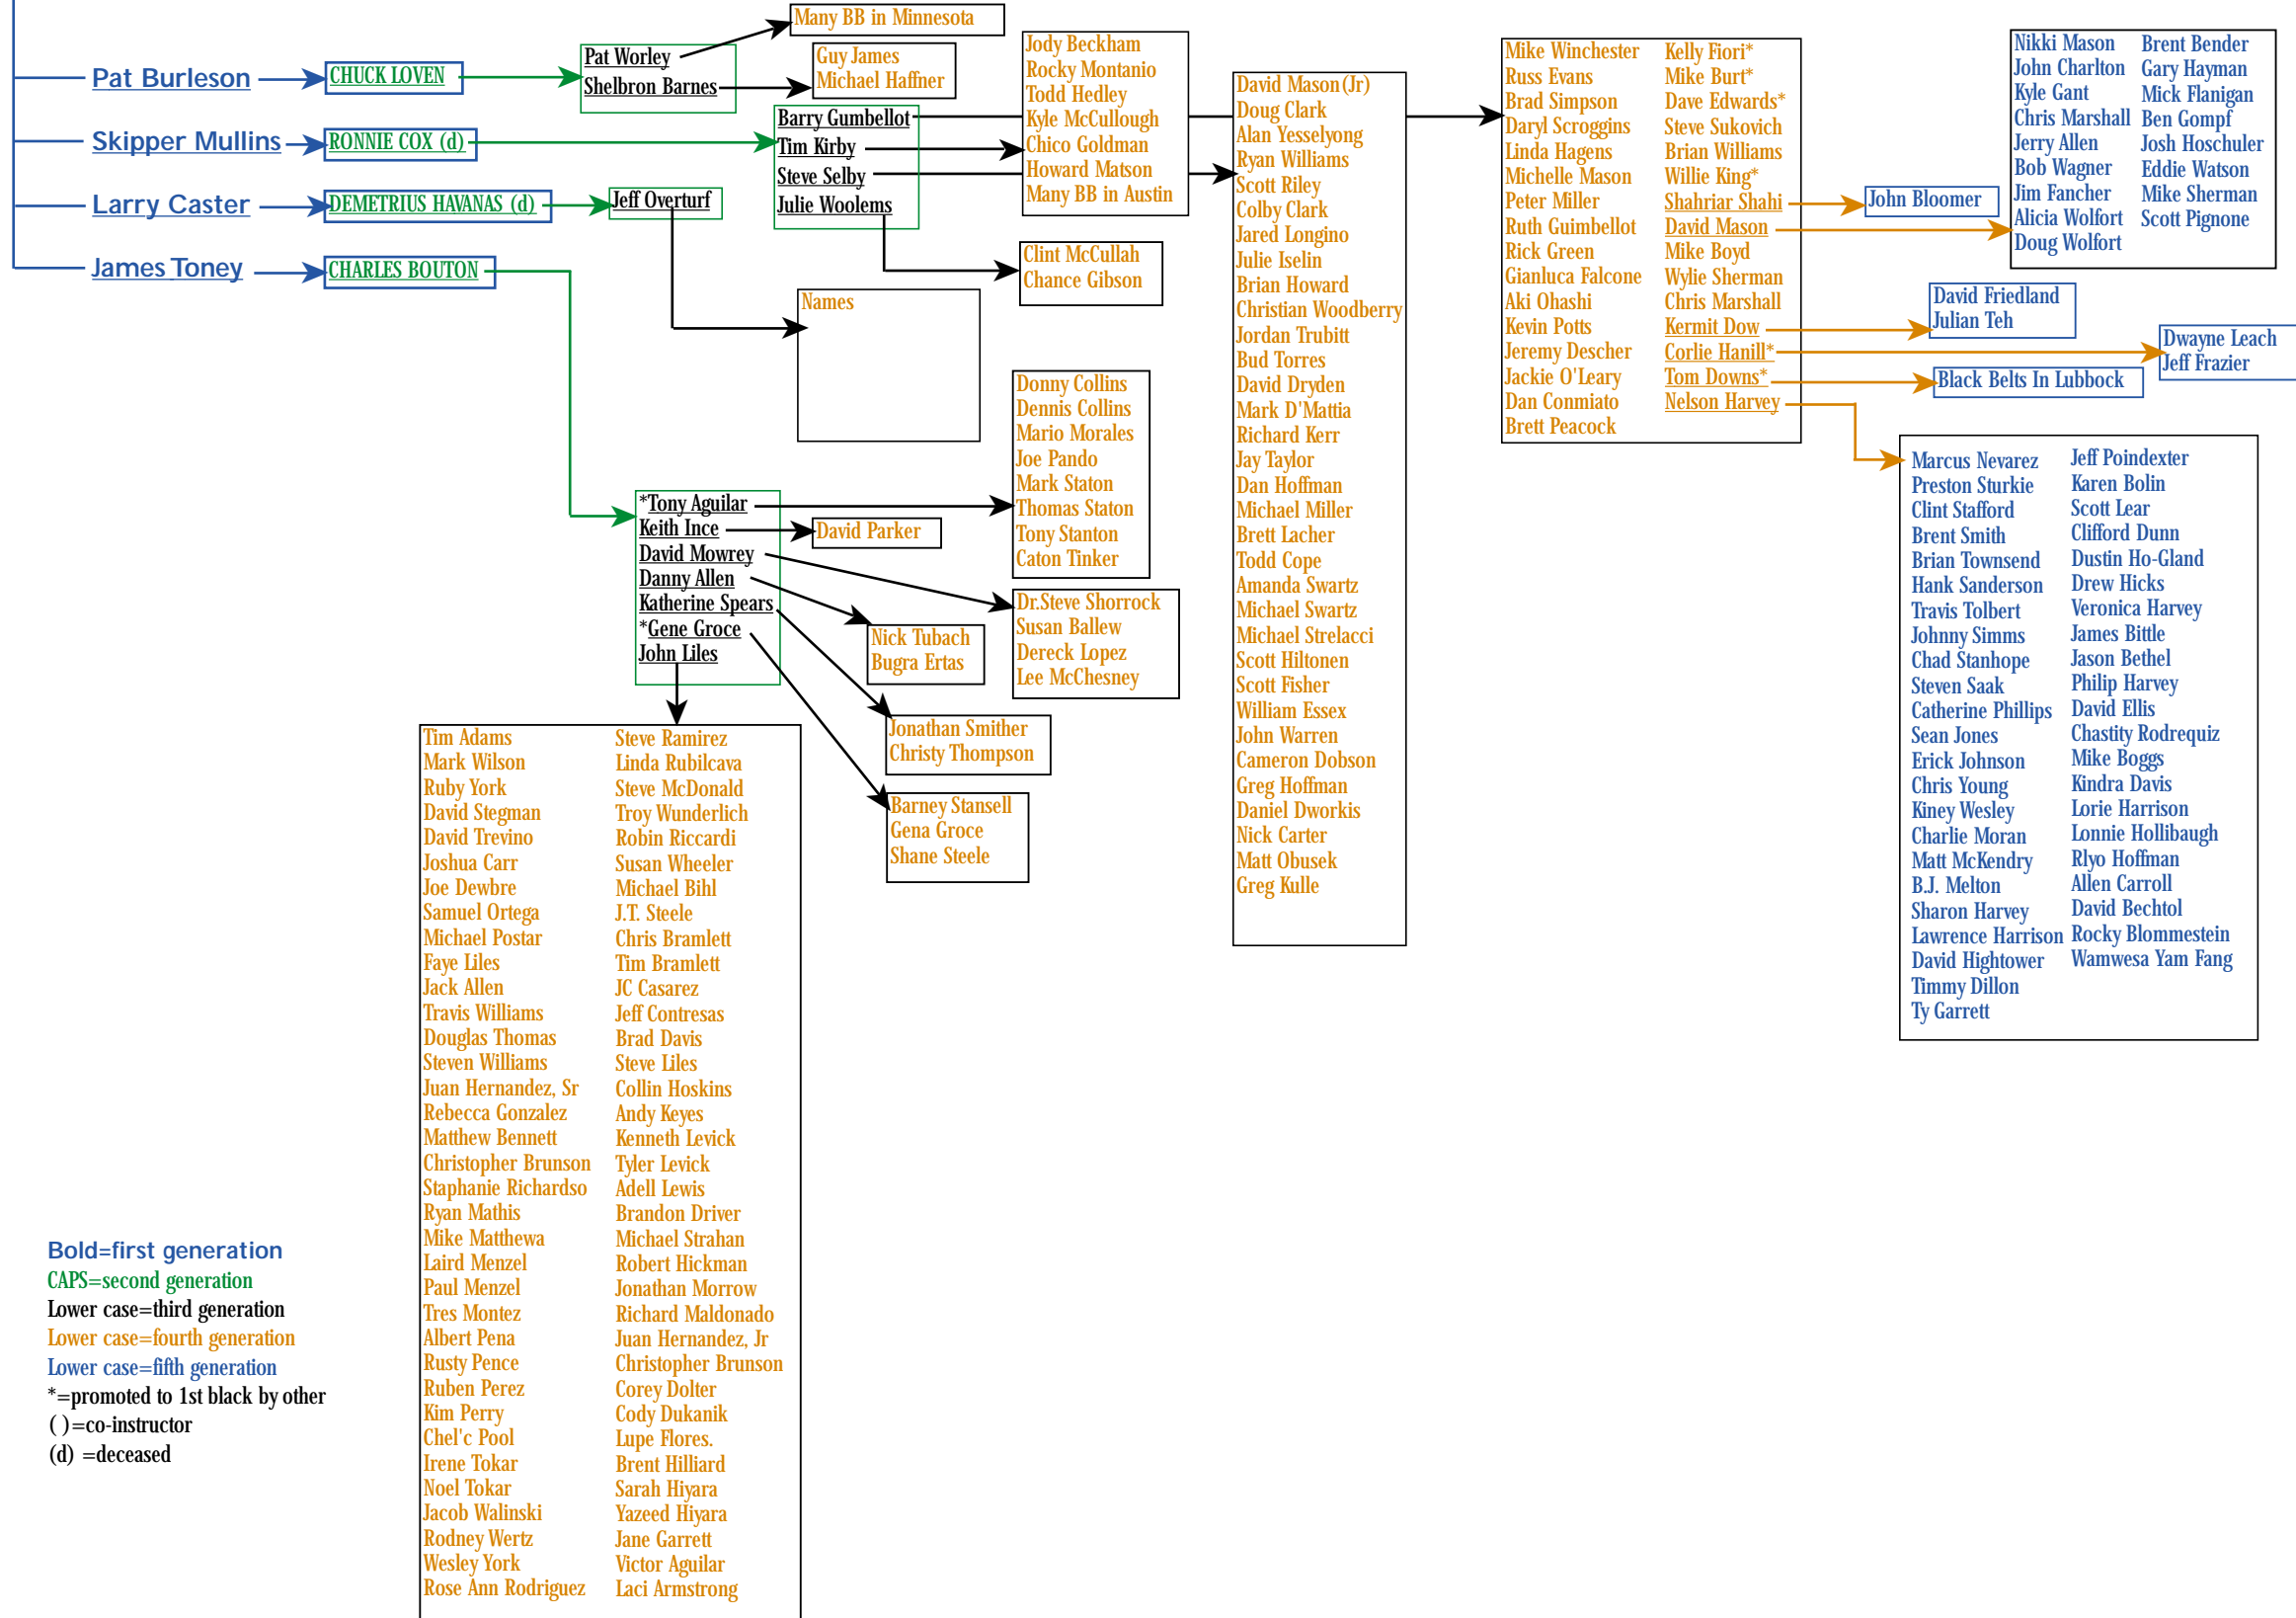

1962 ALLEN R. STEEN (The "Father of Texas Karate")

Bold=first generation, CAPS=second generation, Lower case=third generation, *=promoted to 1st black by others, ()=co-instructor, (d)=deceased
This is the only listing in chronological order—other lists have been moved around to fit on this chart.

Grandmaster JHOON GOO RHEE

This is the ALLEN STEEN TEXAS KARATE FAMILY TREE of the known fourth generation Black Belts and beyond. See Chart ONE for the first three generations.

ALLEN R. STEEN

Bold=first generation
CAPS=second generation
Lower case=third generation
Lower case=fourth generation
Lower case=fifth generation
 *=promoted to 1st black by other
 ()=co-instructor
 (d) =deceased