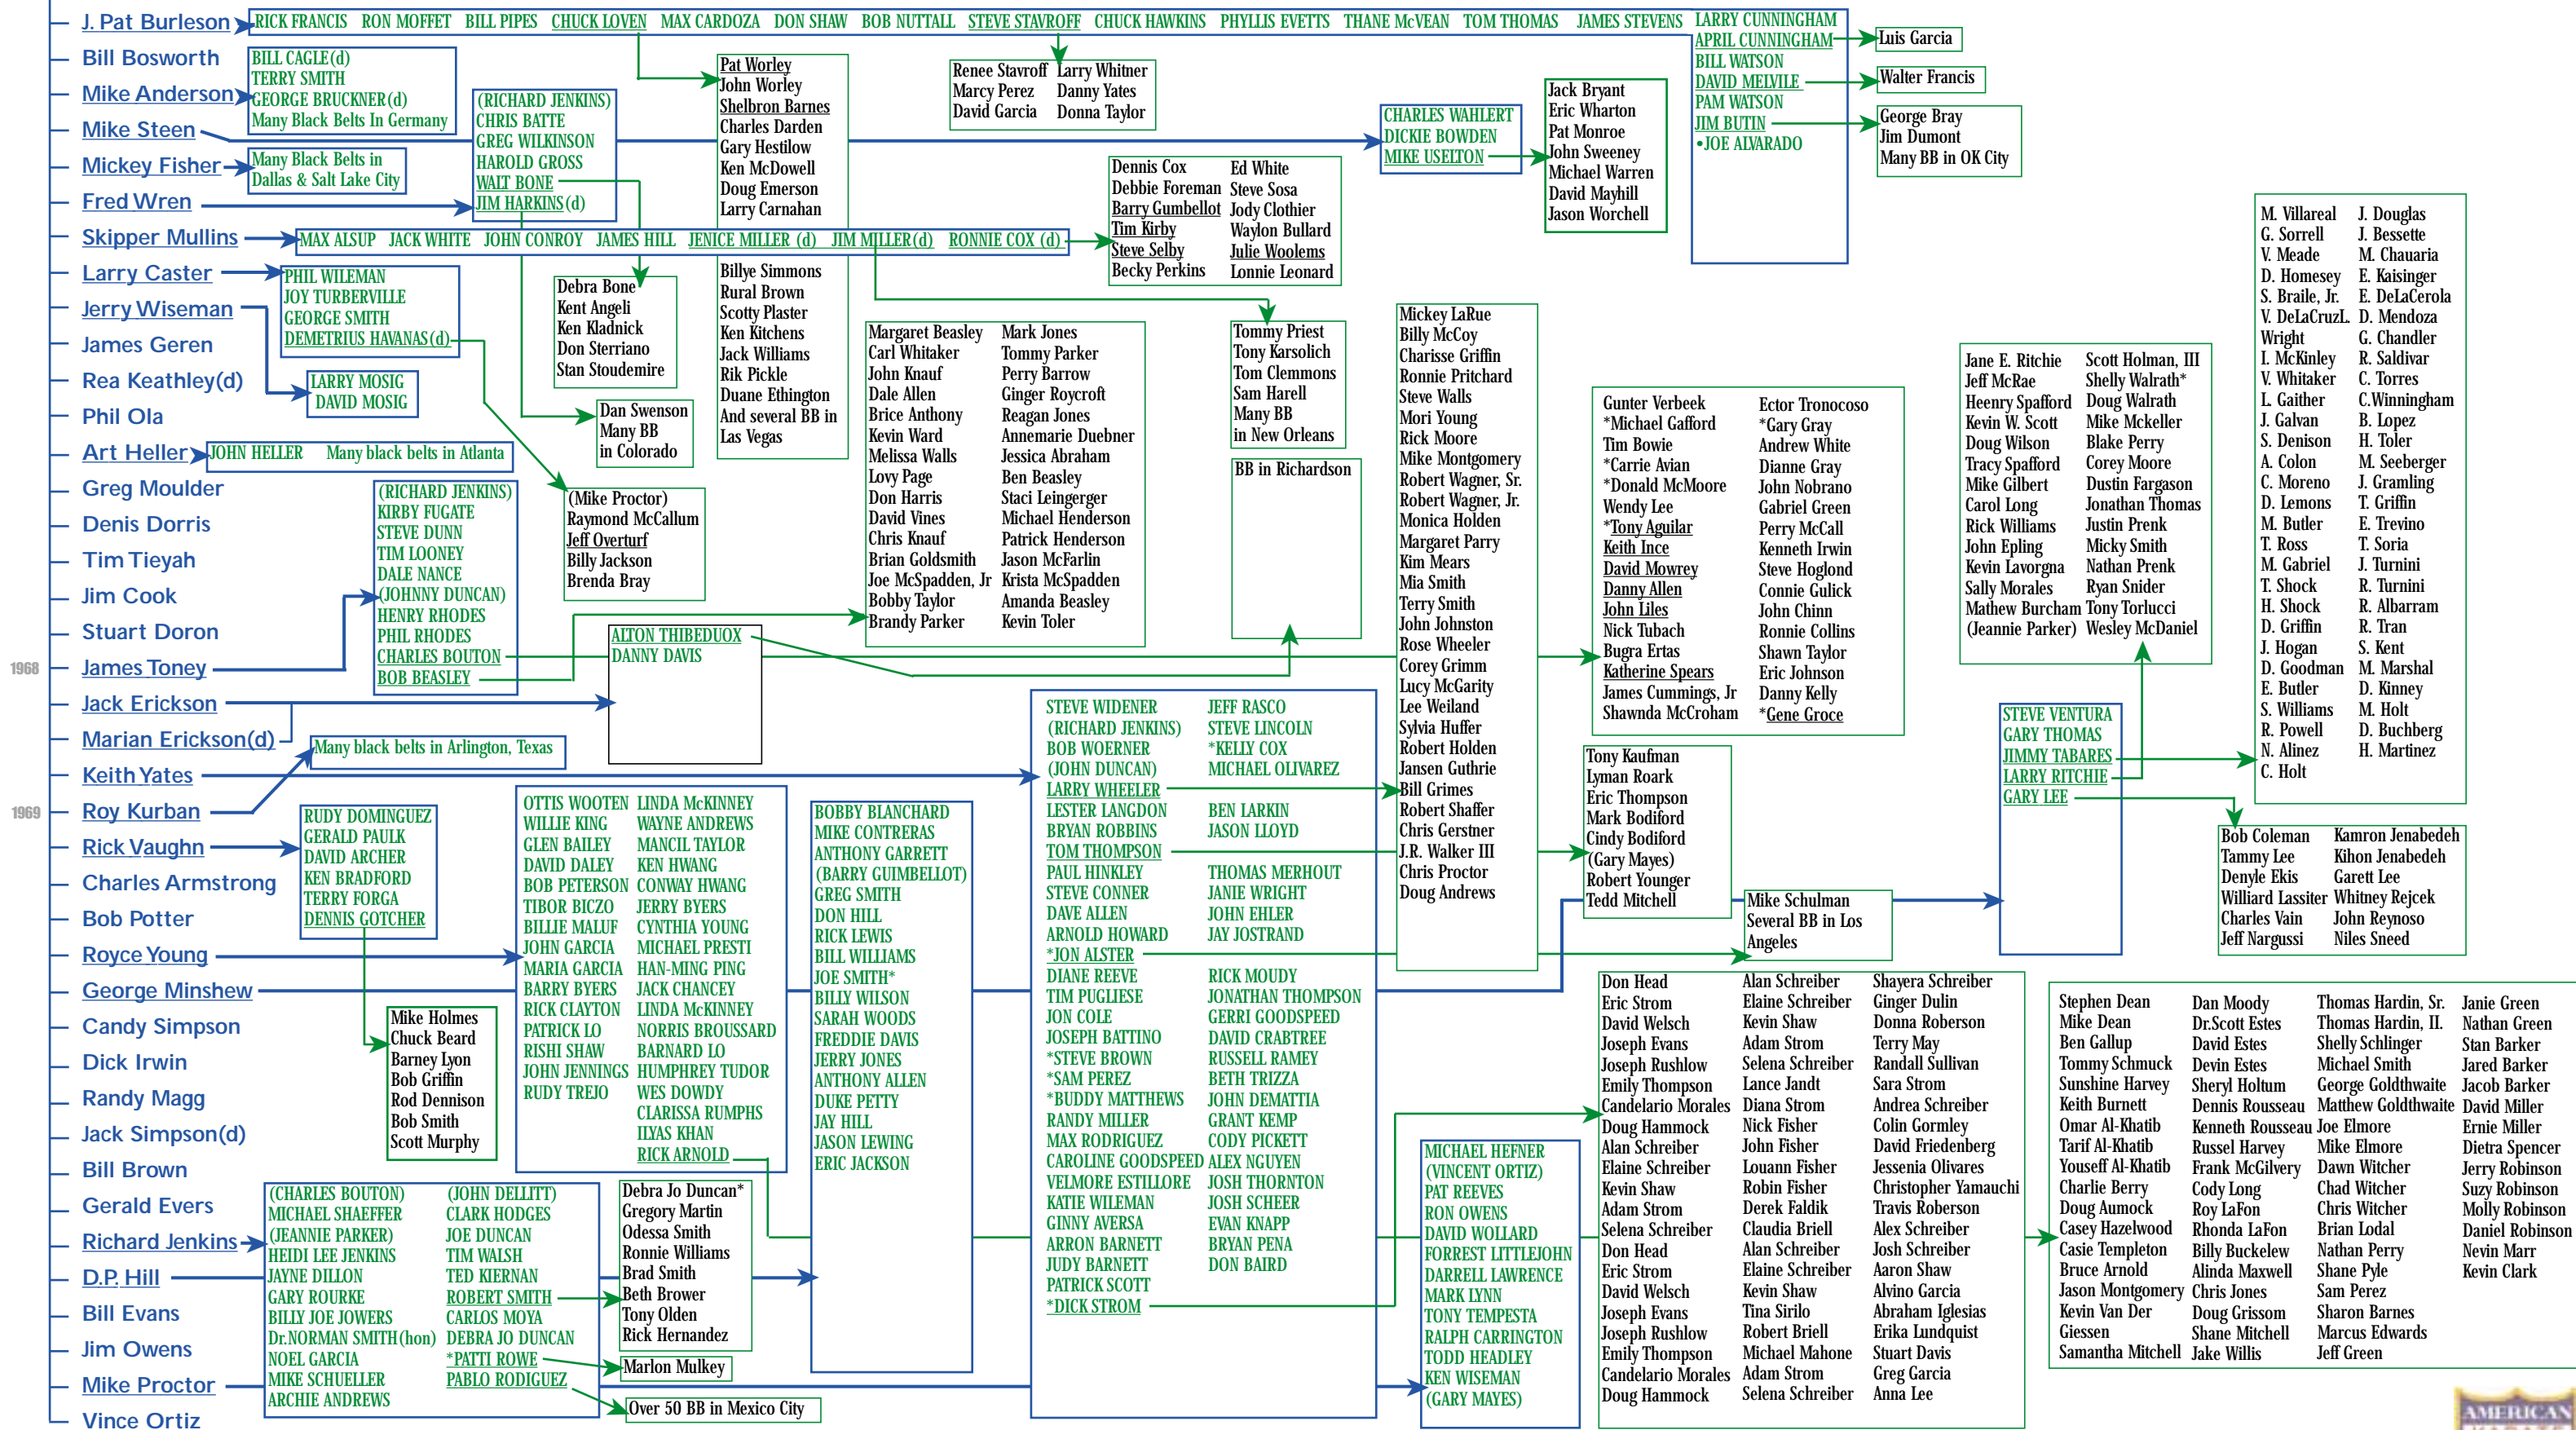

1962 ALLEN R. STEEN (The "Father of Texas Karate")

Bold=first generation, CAPS=second generation, Lower case=third generation, *=promoted to 1st black by others, ()=co-instructor, (d)=deceased
This is the only listing in chronological order—other lists have been moved around to fit on this chart.

Grandmaster JHOON GOO RHEE

This is the ALLEN STEEN TEXAS KARATE FAMILY TREE of the known fourth generation Black Belts and beyond. See Chart ONE for the first three generations.

ALLEN R. STEEN

Bold=first generation
CAPS=second generation
Lower case=third generation
Lower case=fourth generation
Lower case=fifth generation
 *=promoted to 1st black by other
 ()=co-instructor
 (d) =deceased